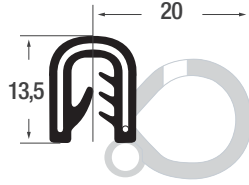

Art. Nr.	P011038
KB	2,0 mm
Material	EPDM
Farbe	schwarz
OR	50 m