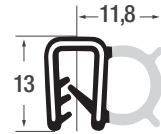

Art. Nr.	P01A002/NBR
KB	2,0 mm
Material	NBR
Farbe	schwarz
OR	50 m