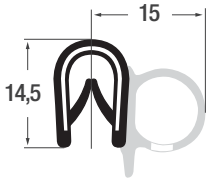

Art. Nr.	P01A001
KB	1,0 - 4,0 mm
Material	PVC / EPDM
Farbe	schwarz
OR	50 m