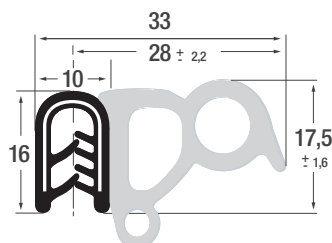

Art. Nr.	P010073
KB	2,5 - 4,0 mm
Material	EPDM
Farbe	schwarz
OR	50 m