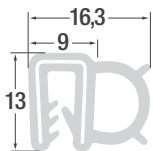

Art. Nr.	P01A002/SILIKON
KB	2,0 - 3,0 mm
Material	Silikon
Farbe	lichtgrau
OR	50 m