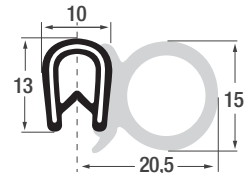

Art. Nr.	P011011
KB	1,0 - 4,0 mm
Material	PVC / EPDM
Farbe	schwarz
OR	50 m

KB: Klemmbereich, OR: Originalrollen