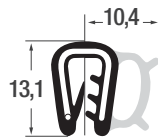

Art. Nr.	P01A007/S
KB	2,0 mm
Material	EPDM
Farbe	schwarz
OR	50 m