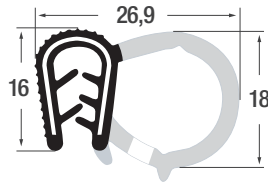

Art. Nr.	P011004
KB	1,0 - 4,0 mm
Material	EPDM
Farbe	schwarz
OR	50 m