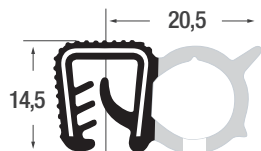

Art. Nr.	P011015/S1
KB	1,0 - 2,5 mm
Material	EPDM
Farbe	schwarz
OR	75 m