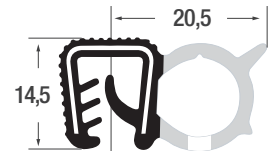

Art. Nr.	P011015/S2
KB	2,0 - 4,0 mm
Material	EPDM
Farbe	schwarz
OR	75 m

KB: Klemmbereich, OR: Originalrollen