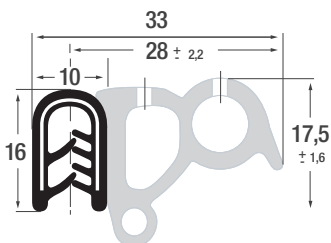

Art. Nr.	P010072
KB	1,0 - 2,5 mm
Material	EPDM
Farbe	schwarz
OR	50 m