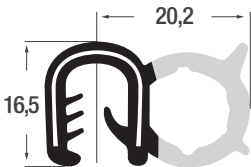

Art. Nr.	P011015
KB	5,0 - 6,0 mm
Material	EPDM
Farbe	schwarz
OR	50 m