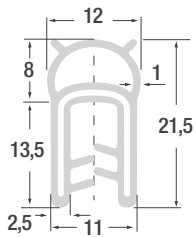

Art. Nr.	P011010/SILIKON/G
KB	2,0 - 4,0 mm
Material	Silikon
Farbe	grau
OR	25 m