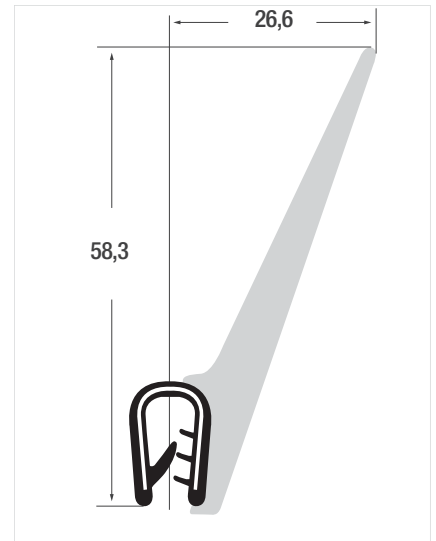

Art. Nr.	P010021/6
KB	4,0 - 6,0 mm
Material	PVC / EPDM
Farbe	schwarz
OR	25 m